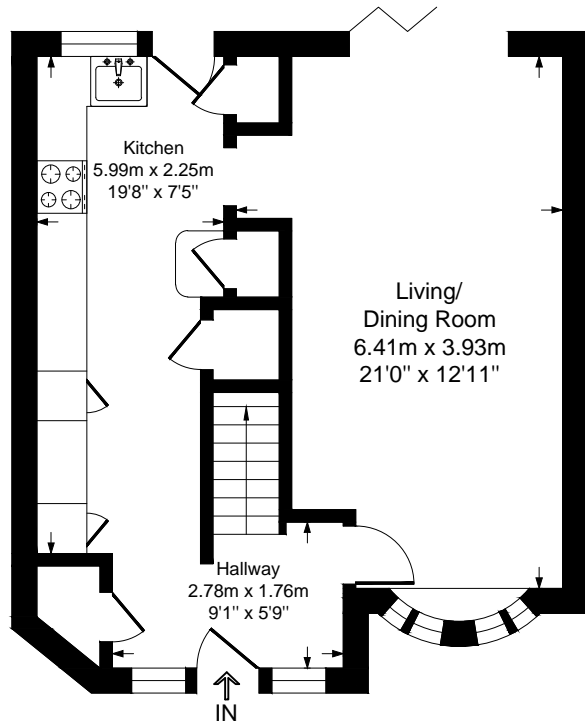

Gernons

Approximate Gross Internal Floor Area = 95.0 sq m / 1003 sq ft

Ground Floor

First Floor

Loft Room