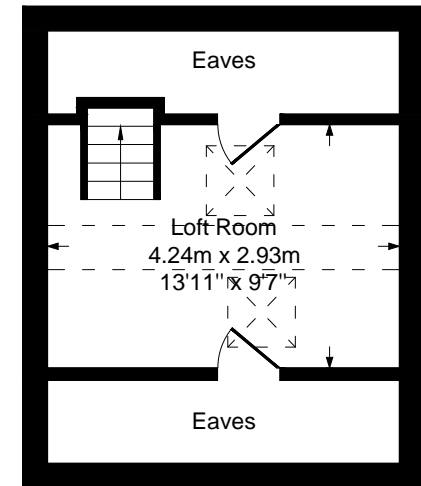

Gernons

Approximate Gross Internal Floor Area = 95.0 sq m / 1003 sq ft

Ground Floor

First Floor

Loft Room