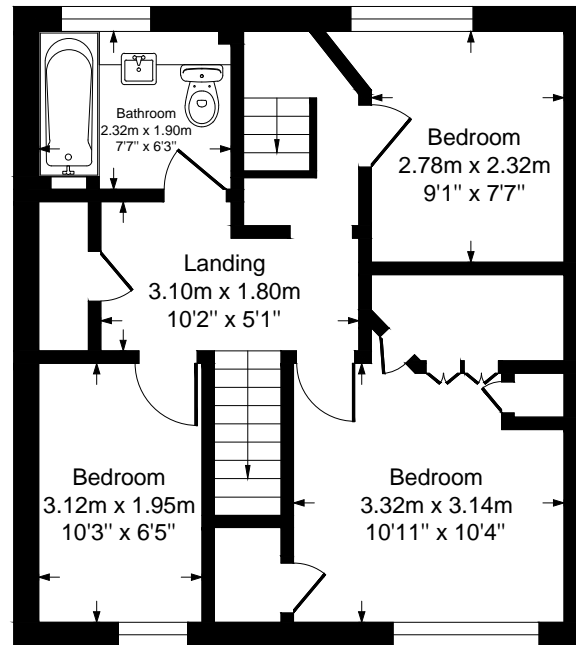

Gernons

Approximate Gross Internal Floor Area = 95.0 sq m / 1003 sq ft

Ground Floor

First Floor

Loft Room